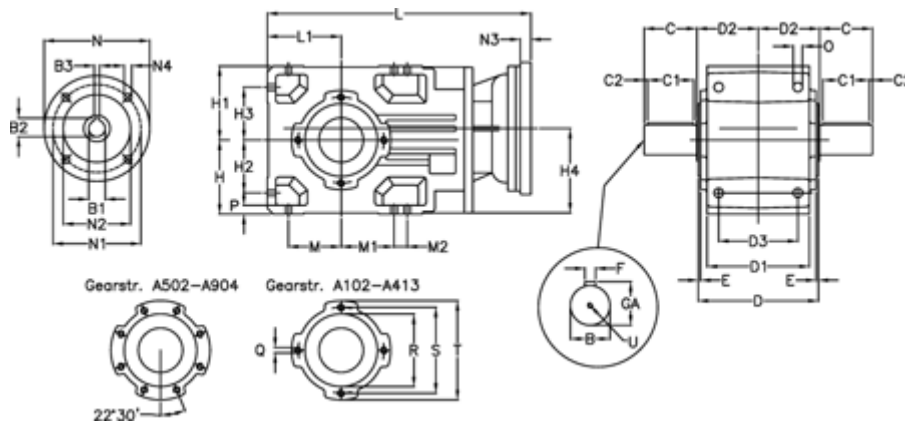

Article number: 29600229282220
 Description: Bevel helical gearbox
 A203UD-292,8-P63B5

Measures

B = 30	D1 = 110	H1 = 80	M2 = 0	Q = M8x15
B1 = 11	D2 = 73	H2 = 60.0	N = 140	R = 95
B2 = 12.8	D3 = 90	H3 = 60.0	N1 = 115	S = 115
B3 = 4	Description = A203UD-xx-P63 B5	H4 = 93.0	N2 = 95	T = 140
C = 60	E = 3.0	L = 361.5	N3 = 0	U = M10x22
C1 = 50	F = 10	L1 = 80	N4 = M8x19	
C2 = 5.0	GA = 33.0	M = 60.0	O = 9.5	
D = 136	H = 80	M1 = 60.0	P = 9	